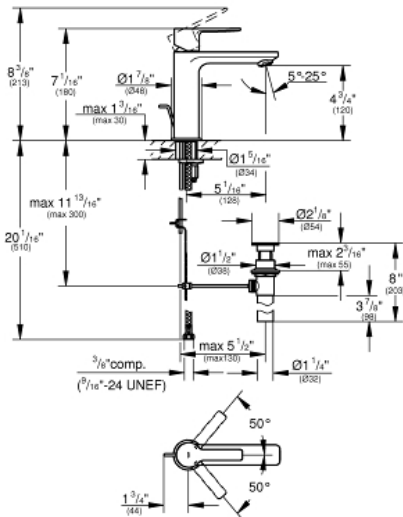

LINEARE
Single-Handle Bathroom Faucet S-Size

MODEL # 2379400A

Pure Freude
an Wasser

Product Description:

LINEARE

Single-Handle Bathroom Faucet S-Size

Standard Specification:

- Single hole installation
- Metal lever handle
- **GROHE SilkMove** 28 mm ceramic cartridge
- With temperature limiter
- **GROHE StarLight** chrome finish
- Includes waste-set drain assembly
- **GROHE AquaGuide** adjustable flow control
- Flexible hose connections
- **GROHE QuickFix** installation system

Color:

□ 2379400A StarLight Chrome